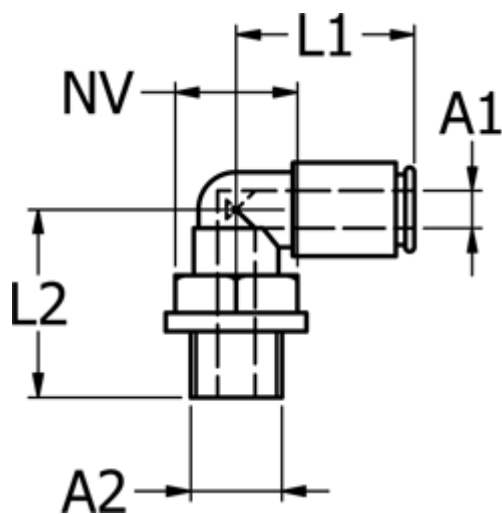

Article number: 5867540148

Description: Metal fitting 754.014-8, Ø8 - G 1/4"
Push-in elbow

Measures

Ext. hose diameter A1	= 8
L1	= 25.4
L2	= 21.1
NV	= 14
Thread A2	= G 1/4"